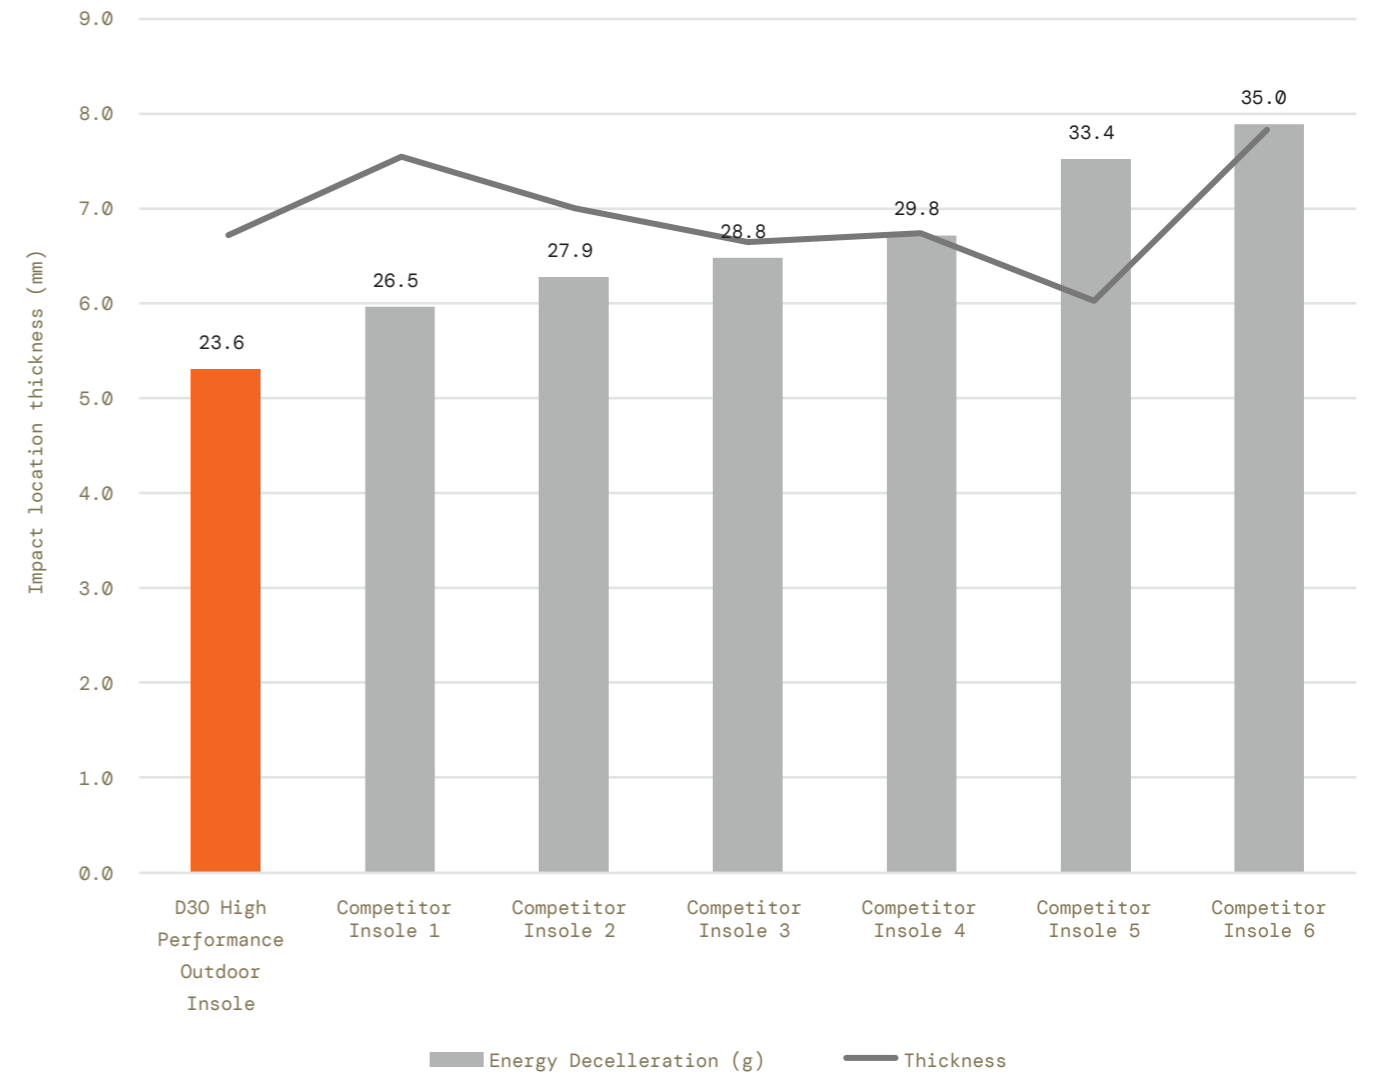

Shock Absorption Test Results

The lower the result, the higher the protection.

©2024 Design Blue Limited. All rights reserved.
Values shown represent typical product characteristics. For full details including material properties and product tolerances, please request SOQ document from D30 representative. The information provided is not intended to and does not create any warranties, expressed or implied, including any warranty of merchantability of fitness for a particular purpose. In accordance with the Company's policy of continuous improvement, D30 reserves the right to apply such improvements to its products and materials without notice. This data sheet shall not be reproduced or amended without the written consent of Design Blue Limited.