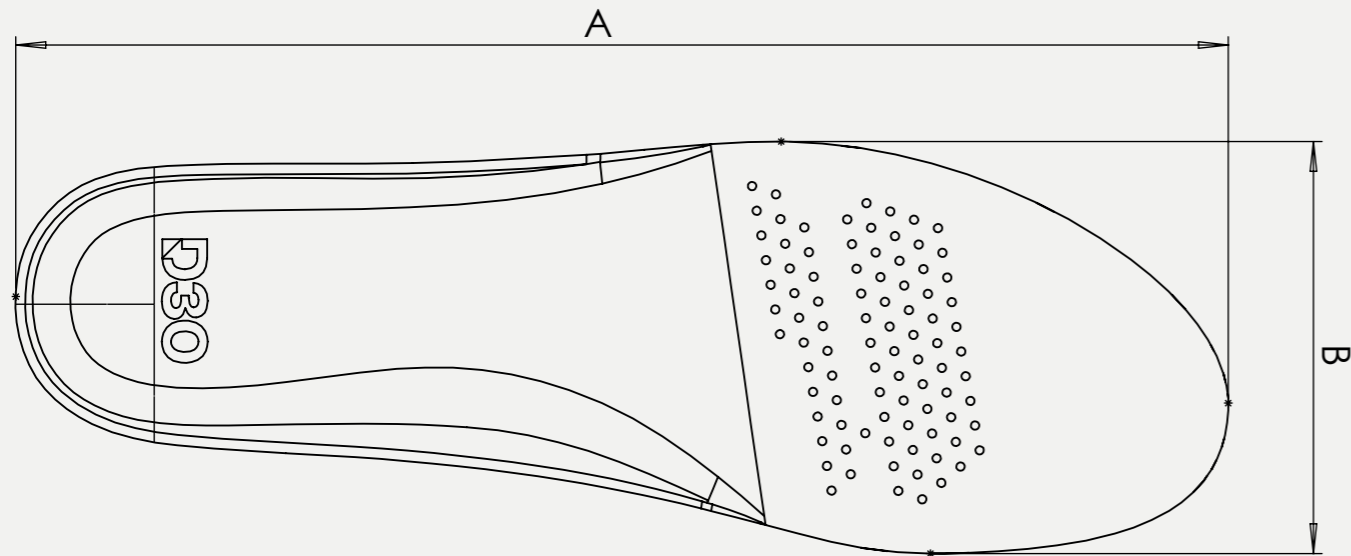

Material Features

- Highly shock absorbing D30 Decell heel inserts
- High performance EVA host material
- Perforated design for increased breathability
- High-wicking antimicrobial top cover fabric
- Lightweight construction
- Contoured, soft and conforming
- Trimmable for perfect fit

PERFORMANCE

Outdoor Insoles

Specifications

Sample: Size US 11/ UK 9.5/ EU 44	Minimalist	Standard	Loaded
Product Code	15195	15196	15197
Length - A (mm)	288.3	288.3	288.3
Width - B (mm)	98.5	98.5	98.5
Heel Thickness (mm)	6.4	6.4	6.4
Forefoot Thickness (mm)	5.6	5.6	5.6
Mass (g)	25	42	50
Compliance	REACH, Oeko-Tex	GRS Recycled, Oeko-Tex	GRS Recycled, Oeko-Tex