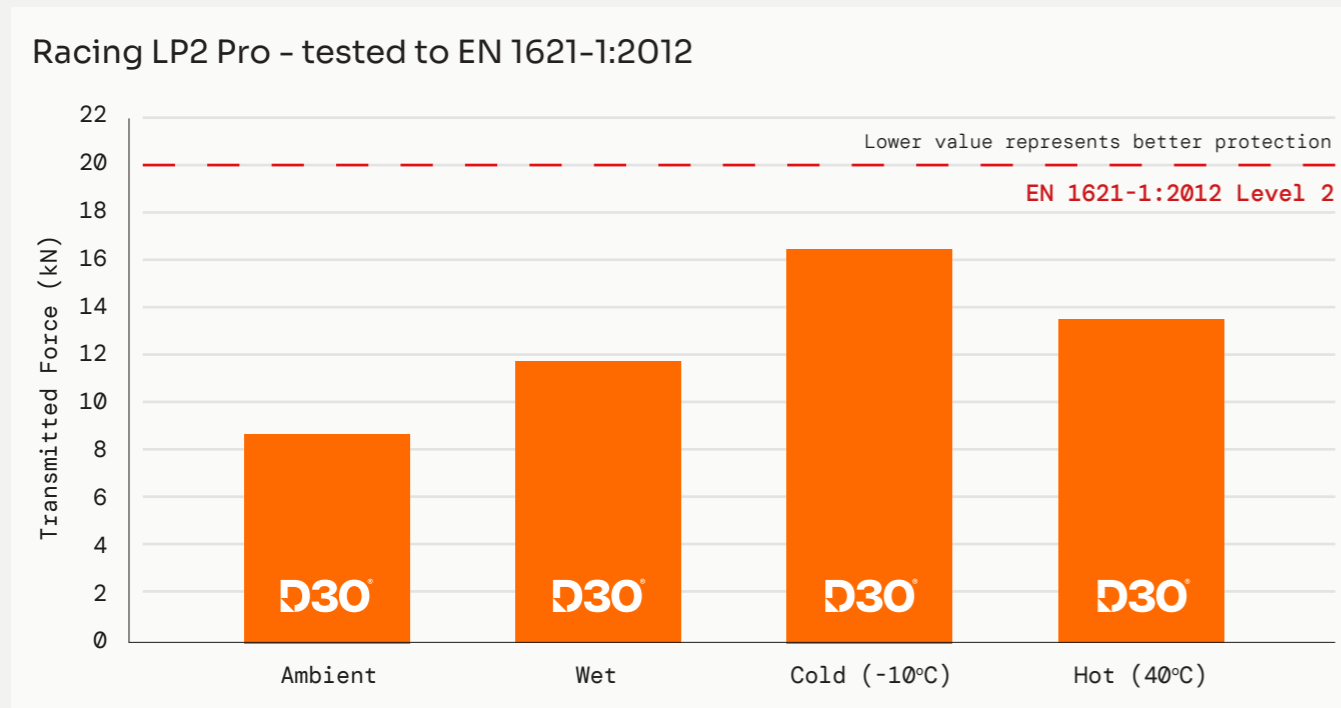

RACING LP2 Pro

Level 2 Limb Protection

Product Details

Product Name	Knee & Leg Left (S)	Knee & Leg Right (S)	Knee & Leg Left (L)	Knee & Leg Right (L)	Knee & Leg (HL) Left (S)	Knee & Leg (HL) Right (S)	Knee & Leg (HL) Left (L)	Knee & Leg (HL) Right (L)	Elbow
Product Code	14481	14566	14479	14565	15517	15518	15515	15516	14480
Dimensions (mm)	311 x 135	311 x 135	351 x 137	351 x 137	311 x 135	311 x 135	351 x 137	351 x 137	267 x 115
Thickness (mm)	15	15	15	15	15	15	15	15	15
Weight (g)	213	213	230	230	218	218	233	233	150

Test Results