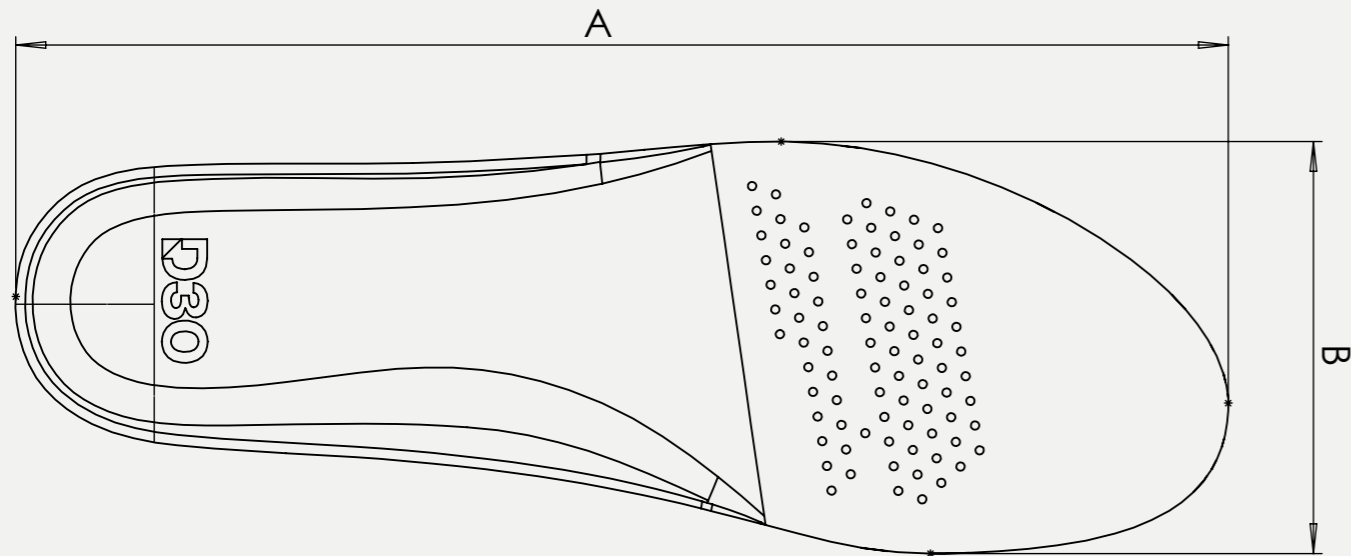

### Specifications

Sample: Size US 11/ UK 9.5/ EU 44	Minimalist	Standard	Loaded
Product Code	15195	15196	15197
Length - A (mm)	288.3	288.3	288.3
Width - B (mm)	98.5	98.5	98.5
Heel Thickness (mm)	6.4	6.4	6.4
Forefoot Thickness (mm)	5.6	5.6	5.6
Mass (g)	25	42	50
Compliance	REACH, Oeko-Tex	GRS Recycled, Oeko-Tex	GRS Recycled, Oeko-Tex