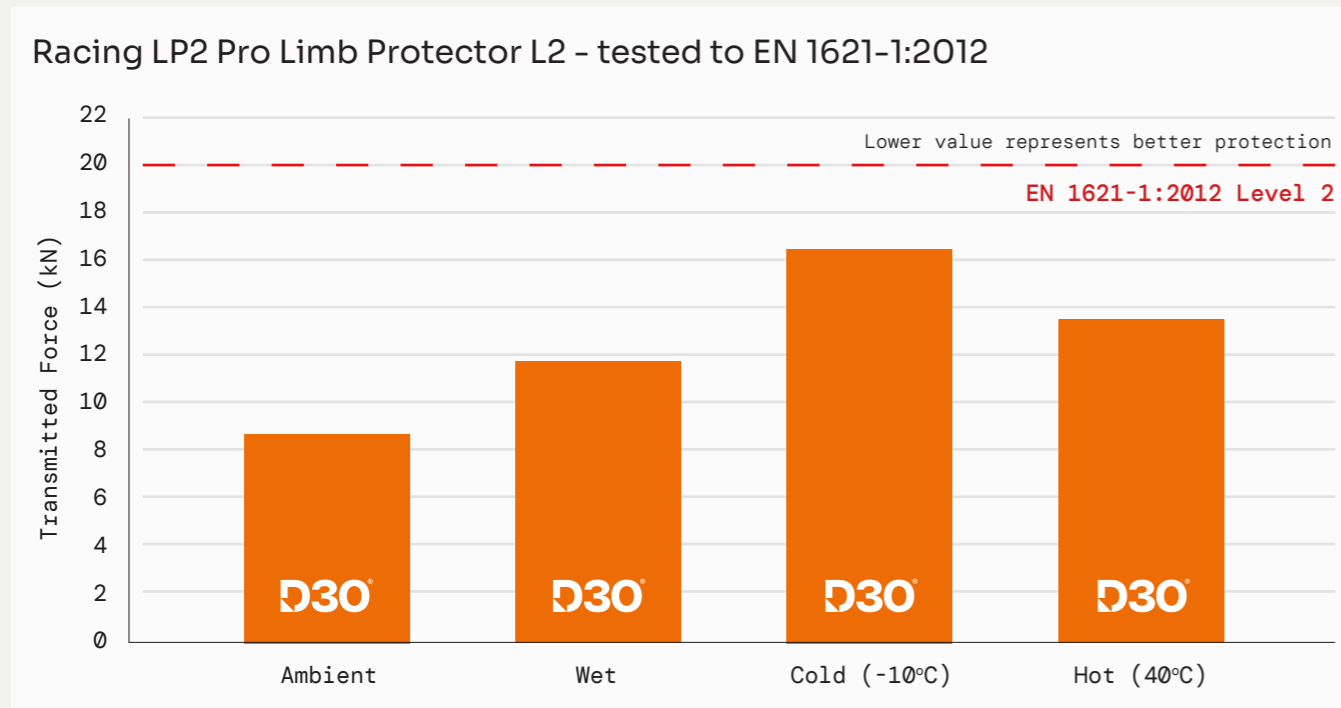

RACING LP2 Pro

Level 2 Limb Protection

Product Details

Product Name	Racing LP2 Pro Knee & Leg Left (S)	Racing LP2 Pro Knee & Leg Right (S)	Racing LP2 Pro Knee & Leg Left (L)	Racing LP2 Pro Knee & Leg Right (L)	Racing LP2 Pro Elbow
Product Code	14481	14566	14479	14565	14480
Dimensions (mm)	311 x 135	311 x 135	351 x 137	351 x 137	267 x 115
Thickness (mm)	15	15	15	15	15
Weight (g)	213	213	230	230	150

Test Results